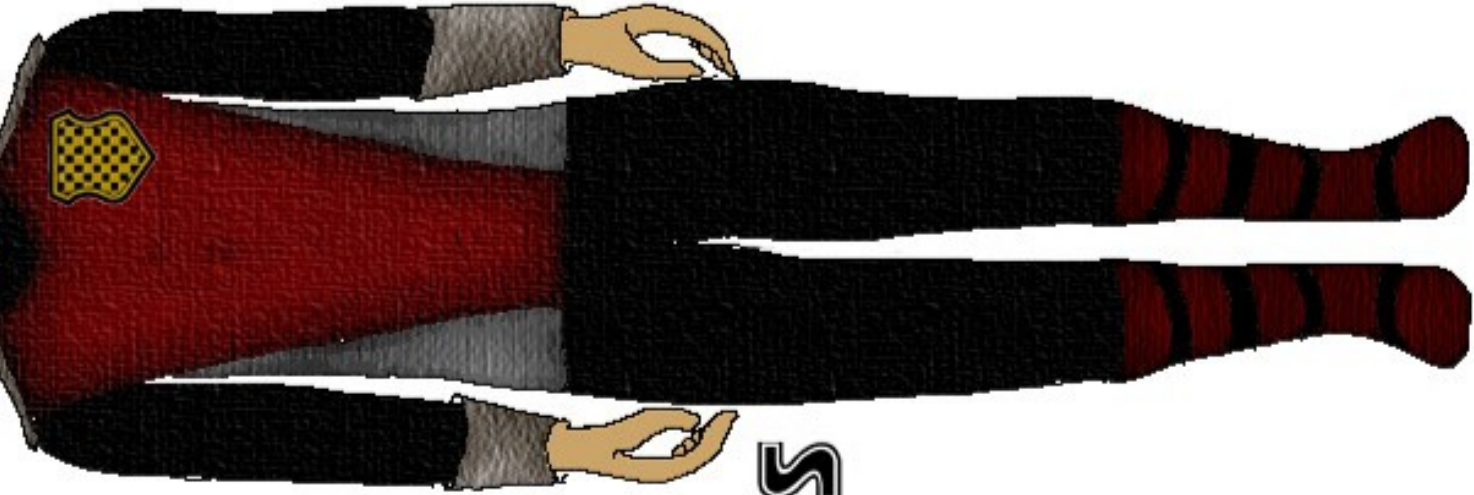

AWARDS

STORM
TROOPERS

SHAKESPEARE'S

STAR

WARS

OFFICERS

R2-D2 & C3PO

SHAKESPEARE'S